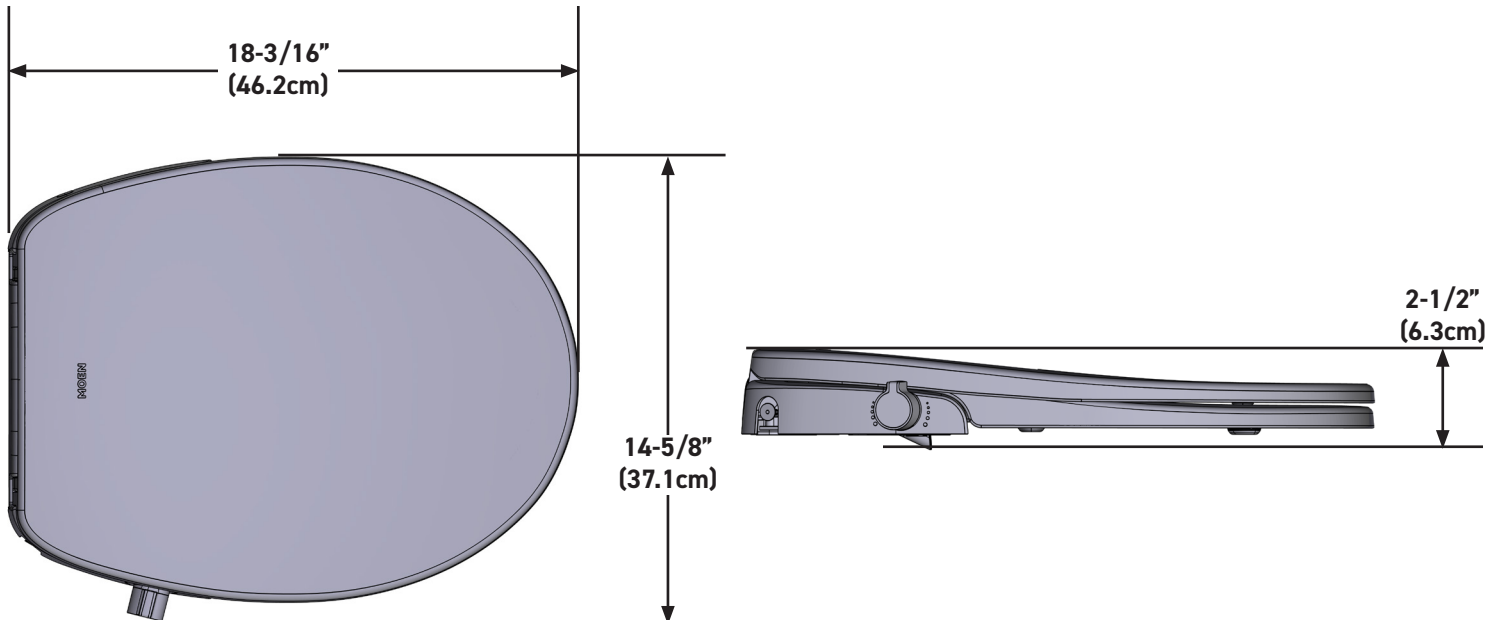

CRITICAL DIMENSIONS DO NOT SCALE