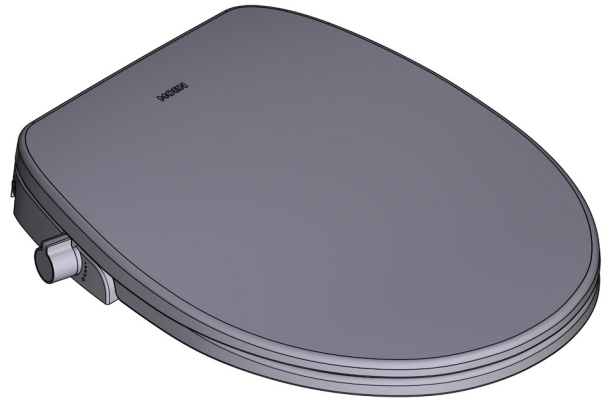

DESCRIPTION

- Round bidet toilet seat (non-electronic)
- Color: White

OPERATION

- Use as a retrofit product to convert regular round toilet seat to a bidet toilet seat

INSTALLATION REQUIREMENTS

- Fits most round bowl (see below for specifications)
  - The distance between the 2 mounting holes must be between 4-3/16" and 6-1/2" (10.7cm - 16.5cm)
  - The distance from the supply valve to the Bidet inlet should be 23-9/16" (59.8cm) or less
  - The distance between the mounting holes and the edge of the toilet bowl must be between 16-1/8" and 18-1/8" (41cm - 46.1cm)
  - Requires minimum dynamic (flowing) water pressure of 10 psi (0.07MPa) and a maximum static (non-flowing) water pressure of 110 psi (0.75MPa)
- Does not require a power outlet

STANDARDS

- Third party certified by Intertek:
- ASME A112.4.2 / CSA B45.16 Personal hygiene devices for water closets, which includes conformity to IAPMO / ANSI Z124.5 plastic toilet seats
- ADA Compliant

WARRANTY

1. Limited 3 year warranty against leaks and finish defects to the original consumer purchaser
   - 1 year warranty if used in commercial installations
2. Visit www.moen.com/support for complete details and limitations

Moen®
Bidet

MODELS: EB500-R